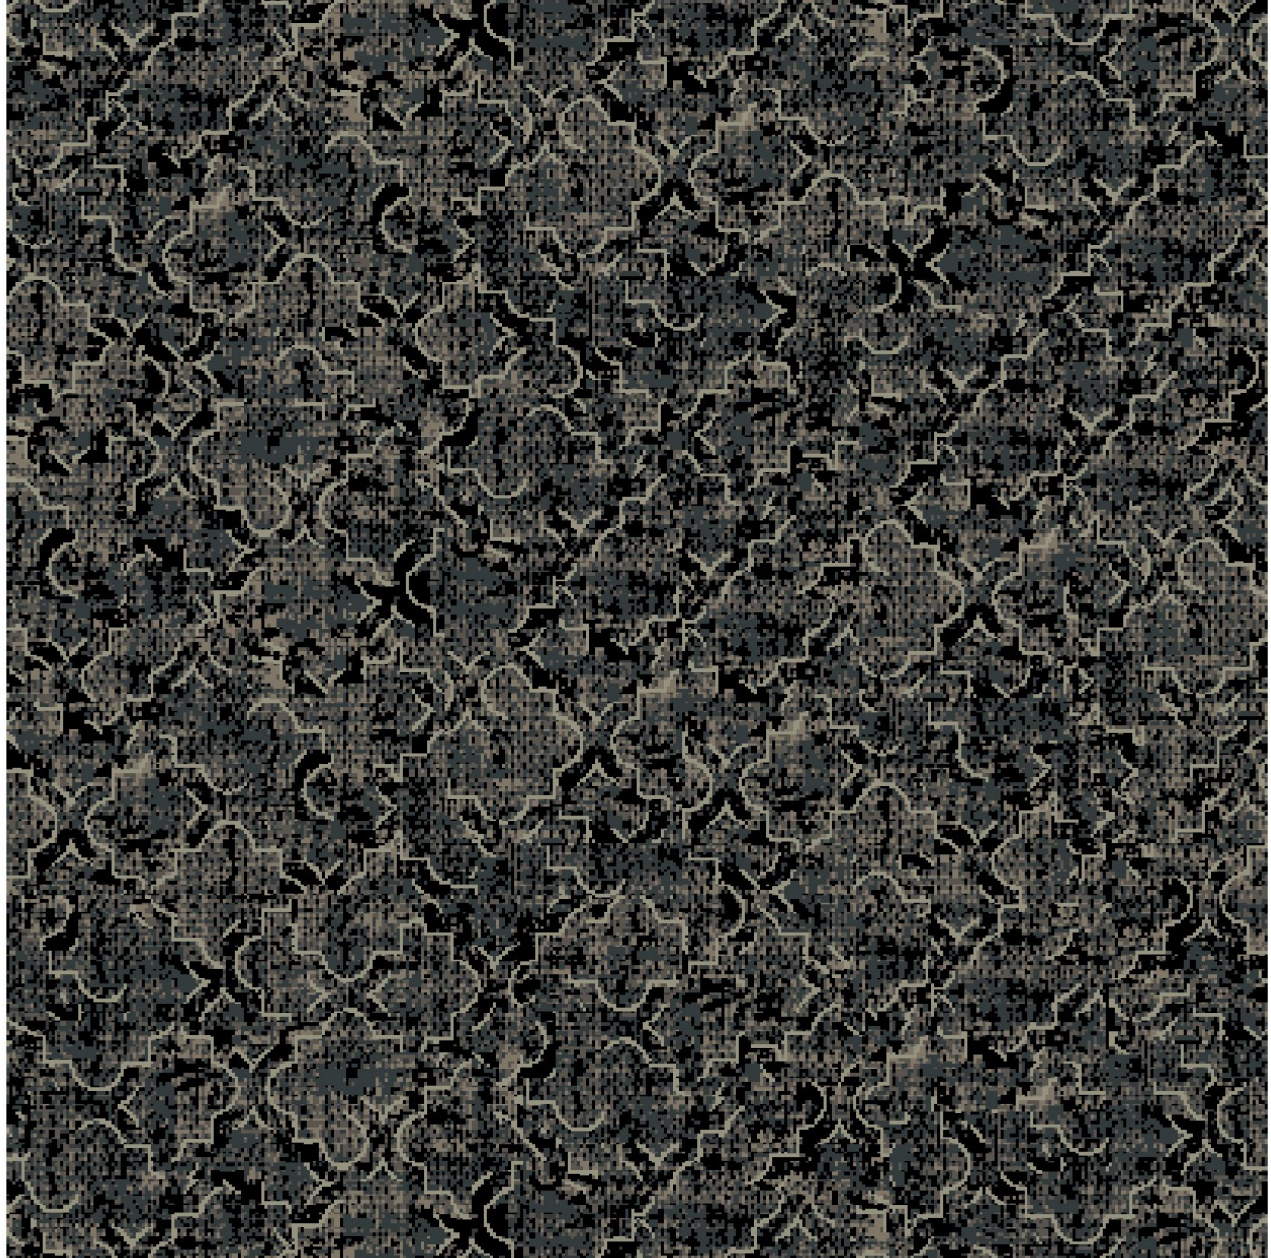

newhey

Collection Express 2 Go
Design Abbey
Construction Colortec+
Repeat (Length) 1.59m
Repeat (Width) 2.00m
Width 4m
Match Straight

Scale 1:10

Copyright of Newhey Carpets Ltd

1	2	3	4	5
Black 1000 G5	Charcoal 1011 H4	Dk Grey 1007 H14	Grey 100 Twist	Natural Grey Steel